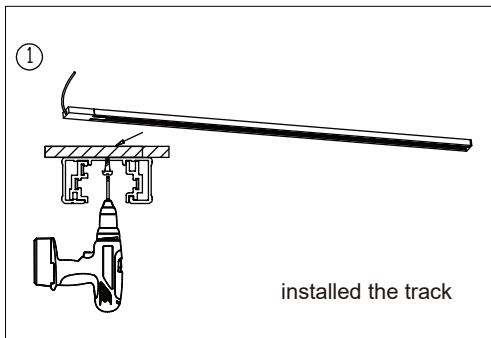

Luminaire Arm:

- 180° tilt and 350° rotation adjustable

Beam angle:

- Zoomable track light heads 20° - 50° adjustable to meet different application requirements

Application:

- Recommended Use for Retailers, Supermarkets, Restaurants, Shopping Mall, Grocery, Hospitality, Commercial, Residential, Exhibit etc.

LED TRACK LIGHT(TL04)

Wattages: 10W, 15W, 20W, 25W, 30W

PRODUCT DIMENSION:

10W

20W | 20/15/10W

30W | 30/25/20W

Power(Size)	Inner packing size (1 pcs/ctn)	Outer packing size (20pcs/ctn)	N.W. (1pcs/ctn)	G.W. (1pcs/ctn)	N.W. (20pcs/ctn)	G.W. (20pcs/ctn)
SS-TL04-10W -XXK-YY-X-Z	L4.17 * W3.5 * H10.2inch L106 * W89 * H259mm	L18.5 * W17.68 * H10.98inch L470 * W449 * H279mm	1.59Lbs(0.72KG)	2.09Lbs(0.95KG)	31.75Lbs(14.4KG)	43.65Lbs(19.8KG)
SS-TL04-20W -XXK-YY-X-Z	L4.17 * W3.5 * H10.2inch L106 * W89 * H259mm	L18.5 * W17.68 * H10.98inch L470 * W449 * H279mm	1.59Lbs(0.72KG)	2.09Lbs(0.95KG)	31.75Lbs(14.4KG)	43.65Lbs(19.8KG)
SS-TL04-30W -XXK-YY-X-Z	L5 * W4.29 * H11.14inch L127 * 109 * 283mm	L22.17 * W20.91 * H11.93inch L563 * 531 * 303mm	2.60Lbs(1.18KG)	3.11Lbs(1.41KG)	52.03Lbs(23.6KG)	64.82Lbs(29.4KG)
SS-TL04-20/15/10W -TCP-YY-X-Z	L4.17 * W3.5 * H10.2inch L106 * W89 * H259mm	L18.5 * W17.68 * H10.98inch L470 * W449 * H279mm	1.59Lbs(0.72KG)	2.09Lbs(0.95KG)	31.75Lbs(14.4KG)	43.65Lbs(19.8KG)
SS-TL04-30/25/20W -TCP-YY-X-Z	L5 * W4.29 * H11.14inch L127 * 109 * 283mm	L22.17 * W20.91 * H11.93inch L563 * 531 * 303mm	2.60Lbs(1.18KG)	3.11Lbs(1.41KG)	52.03Lbs(23.6KG)	64.82Lbs(29.4KG)