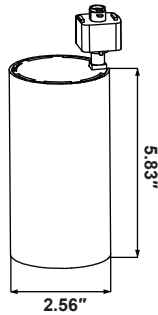

Luminaire Arm:

- 180° tilt and 350° rotation adjustable

Beam angle:

- Zoomable track light heads 20° - 50° adjustable to meet different application requirements

Application:

- Recommended Use for Retailers, Supermarkets, Restaurants, Shopping Mall, Grocery, Hospitality, Commercial, Residential, Exhibit etc.

LED TRACK LIGHT(TL04)

Wattages: 10W, 15W, 20W, 25W, 30W

PRODUCT DIMENSION:

10W

20W | 20/15/10W

30W | 30/25/20W

Power(Size)	Inner packing size (1 pcs/ctn)	Outer packing size (20pcs/ctn)	N.W. (1pcs/ctn)	G.W. (1pcs/ctn)	N.W. (20pcs/ctn)	G.W. (20pcs/ctn)
SS-TL04-10W -XXK-YY-X-Z	L4.17 * W3.5 * H10.2inch L106 * W89 * H259mm	L18.5 * W17.68 * H10.98inch L470 * W449 * H279mm	1.59Lbs(0.72KG)	2.09Lbs(0.95KG)	31.75Lbs(14.4KG)	43.65Lbs(19.8KG)
SS-TL04-20W -XXK-YY-X-Z	L4.17 * W3.5 * H10.2inch L106 * W89 * H259mm	L18.5 * W17.68 * H10.98inch L470 * W449 * H279mm	1.59Lbs(0.72KG)	2.09Lbs(0.95KG)	31.75Lbs(14.4KG)	43.65Lbs(19.8KG)
SS-TL04-30W -XXK-YY-X-Z	L5 * W4.29 * H11.14inch L127 * 109 * 283mm	L22.17 * W20.91 * H11.93inch L563 * 531 * 303mm	2.60Lbs(1.18KG)	3.11Lbs(1.41KG)	52.03Lbs(23.6KG)	64.82Lbs(29.4KG)
SS-TL04-20/15/10W -TCP-YY-X-Z	L4.17 * W3.5 * H10.2inch L106 * W89 * H259mm	L18.5 * W17.68 * H10.98inch L470 * W449 * H279mm	1.59Lbs(0.72KG)	2.09Lbs(0.95KG)	31.75Lbs(14.4KG)	43.65Lbs(19.8KG)
SS-TL04-30/25/20W -TCP-YY-X-Z	L5 * W4.29 * H11.14inch L127 * 109 * 283mm	L22.17 * W20.91 * H11.93inch L563 * 531 * 303mm	2.60Lbs(1.18KG)	3.11Lbs(1.41KG)	52.03Lbs(23.6KG)	64.82Lbs(29.4KG)

Other installation methods

LED TRACK LIGHT(TL04)

Wattages: 10W, 15W, 20W, 25W, 30W

Optional accessories

ORDERING GUIDE:

EXAMPLE:

SS-TL04-20W-H-XX-TCP(XX)

/// Rail system connection diagram: