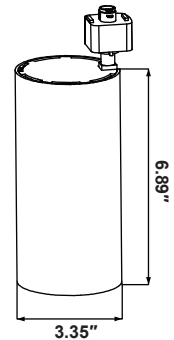

Luminaire Arm:

- 180° tilt and 350° rotation adjustable

Beam angle:

- Zoomable track light heads 20° - 50° adjustable to meet different application requirements

Application:

- Recommended Use for Retailers, Supermarkets, Restaurants, Shopping Mall, Grocery, Hospitality, Commercial, Residential, Exhibit etc.

LED TRACK LIGHT(TL04)

Wattages: 10W, 15W, 20W, 25W, 30W

PRODUCT DIMENSION:

10W

20W | 20/15/10W

30W | 30/25/20W

Power(Size)	Inner packing size (1 pcs/ctn)	Outer packing size (20pcs/ctn)	N.W. (1pcs/ctn)	G.W. (1pcs/ctn)	N.W. (20pcs/ctn)	G.W. (20pcs/ctn)
SS-TL04-10W -XXK-YY-X-Z	L4.17 * W3.5 * H10.2inch L106 * W89 * H259mm	L18.5 * W17.68 * H10.98inch L470 * W449 * H279mm	1.59Lbs(0.72KG)	2.09Lbs(0.95KG)	31.75Lbs(14.4KG)	43.65Lbs(19.8KG)
SS-TL04-20W -XXK-YY-X-Z	L4.17 * W3.5 * H10.2inch L106 * W89 * H259mm	L18.5 * W17.68 * H10.98inch L470 * W449 * H279mm	1.59Lbs(0.72KG)	2.09Lbs(0.95KG)	31.75Lbs(14.4KG)	43.65Lbs(19.8KG)
SS-TL04-30W -XXK-YY-X-Z	L5 * W4.29 * H11.14inch L127 * 109 * 283mm	L22.17 * W20.91 * H11.93inch L563 * 531 * 303mm	2.60Lbs(1.18KG)	3.11Lbs(1.41KG)	52.03Lbs(23.6KG)	64.82Lbs(29.4KG)
SS-TL04-20/15/10W -TCP-YY-X-Z	L4.17 * W3.5 * H10.2inch L106 * W89 * H259mm	L18.5 * W17.68 * H10.98inch L470 * W449 * H279mm	1.59Lbs(0.72KG)	2.09Lbs(0.95KG)	31.75Lbs(14.4KG)	43.65Lbs(19.8KG)
SS-TL04-30/25/20W -TCP-YY-X-Z	L5 * W4.29 * H11.14inch L127 * 109 * 283mm	L22.17 * W20.91 * H11.93inch L563 * 531 * 303mm	2.60Lbs(1.18KG)	3.11Lbs(1.41KG)	52.03Lbs(23.6KG)	64.82Lbs(29.4KG)

Other installation methods

LED TRACK LIGHT(TL04)

Wattages: 10W, 15W, 20W, 25W, 30W

Optional accessories

ORDERING GUIDE:

EXAMPLE:

SS-TL04-20W-H-XX-TCP(XX)

/// Rail system connection diagram: