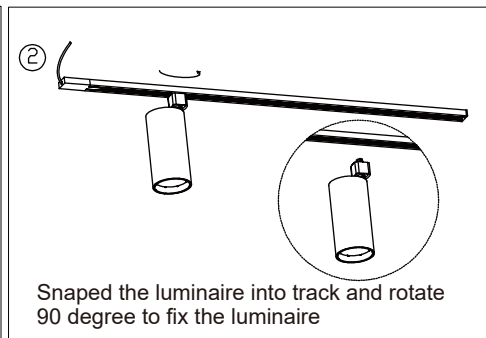

Luminaire Arm:

- 180° tilt and 350° rotation adjustable

Beam angle:

- Zoomable track light heads 20° - 50° adjustable to meet different application requirements

Application:

- Recommended Use for Retailers, Supermarkets, Restaurants, Shopping Mall, Grocery, Hospitality, Commercial, Residential, Exhibit etc.

LED TRACK LIGHT(TL04)

Wattages: 10W, 15W, 20W, 25W, 30W

PRODUCT DIMENSION:

10W

20W | 20/15/10W

30W | 30/25/20W

Power(Size)	Inner packing size (1 pcs/ctn)	Outer packing size (20pcs/ctn)	N.W. (1pcs/ctn)	G.W. (1pcs/ctn)	N.W. (20pcs/ctn)	G.W. (20pcs/ctn)
SS-TL04-10W -XXK-YY-X-Z	L4.17 * W3.5 * H10.2inch L106 * W89 * H259mm	L18.5 * W17.68 * H10.98inch L470 * W449 * H279mm	1.59Lbs(0.72KG)	2.09Lbs(0.95KG)	31.75Lbs(14.4KG)	43.65Lbs(19.8KG)
SS-TL04-20W -XXK-YY-X-Z	L4.17 * W3.5 * H10.2inch L106 * W89 * H259mm	L18.5 * W17.68 * H10.98inch L470 * W449 * H279mm	1.59Lbs(0.72KG)	2.09Lbs(0.95KG)	31.75Lbs(14.4KG)	43.65Lbs(19.8KG)
SS-TL04-30W -XXK-YY-X-Z	L5 * W4.29 * H11.14inch L127 * 109 * 283mm	L22.17 * W20.91 * H11.93inch L563 * 531 * 303mm	2.60Lbs(1.18KG)	3.11Lbs(1.41KG)	52.03Lbs(23.6KG)	64.82Lbs(29.4KG)
SS-TL04-20/15/10W -TCP-YY-X-Z	L4.17 * W3.5 * H10.2inch L106 * W89 * H259mm	L18.5 * W17.68 * H10.98inch L470 * W449 * H279mm	1.59Lbs(0.72KG)	2.09Lbs(0.95KG)	31.75Lbs(14.4KG)	43.65Lbs(19.8KG)
SS-TL04-30/25/20W -TCP-YY-X-Z	L5 * W4.29 * H11.14inch L127 * 109 * 283mm	L22.17 * W20.91 * H11.93inch L563 * 531 * 303mm	2.60Lbs(1.18KG)	3.11Lbs(1.41KG)	52.03Lbs(23.6KG)	64.82Lbs(29.4KG)