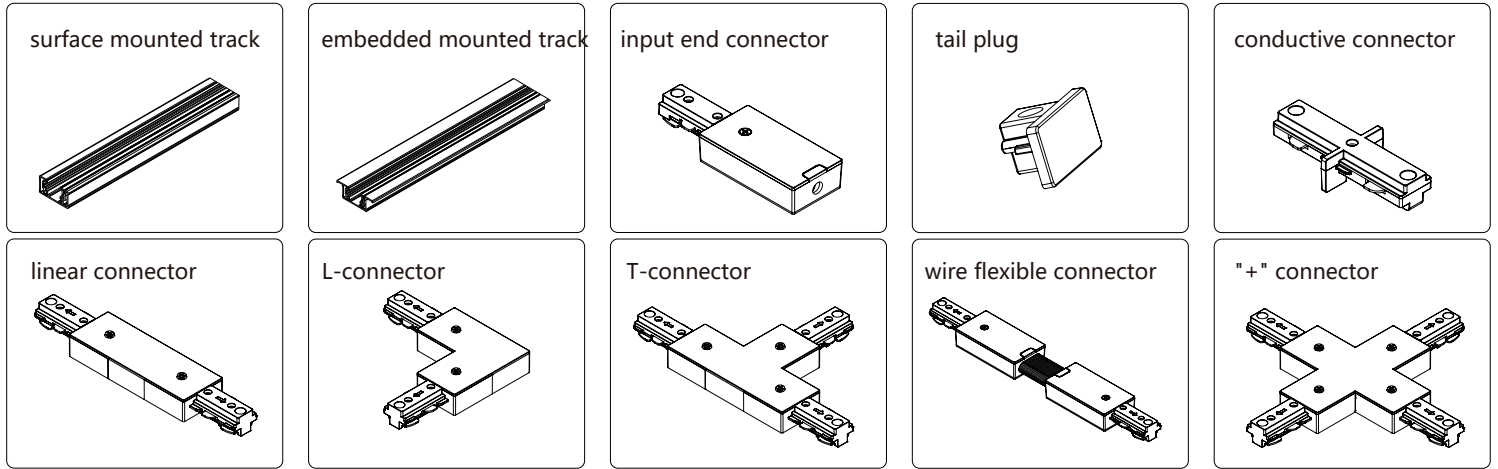

Luminaire Arm:

- 180° tilt and 350° rotation adjustable

Beam angle:

- Zoomable track light heads 20° - 50° adjustable to meet different application requirements

Application:

- Recommended Use for Retailers, Supermarkets, Restaurants, Shopping Mall, Grocery, Hospitality, Commercial, Residential, Exhibit etc.

LED TRACK LIGHT(TL04)

Wattages: 10W, 15W, 20W, 25W, 30W

PRODUCT DIMENSION:

10W

20W | 20/15/10W

30W | 30/25/20W

Power(Size)	Inner packing size (1 pcs/ctn)	Outer packing size (20pcs/ctn)	N.W. (1pcs/ctn)	G.W. (1pcs/ctn)	N.W. (20pcs/ctn)	G.W. (20pcs/ctn)
SS-TL04-10W -XXK-YY-X-Z	L4.17 * W3.5 * H10.2inch L106 * W89 * H259mm	L18.5 * W17.68 * H10.98inch L470 * W449 * H279mm	1.59Lbs(0.72KG)	2.09Lbs(0.95KG)	31.75Lbs(14.4KG)	43.65Lbs(19.8KG)
SS-TL04-20W -XXK-YY-X-Z	L4.17 * W3.5 * H10.2inch L106 * W89 * H259mm	L18.5 * W17.68 * H10.98inch L470 * W449 * H279mm	1.59Lbs(0.72KG)	2.09Lbs(0.95KG)	31.75Lbs(14.4KG)	43.65Lbs(19.8KG)
SS-TL04-30W -XXK-YY-X-Z	L5 * W4.29 * H11.14inch L127 * 109 * 283mm	L22.17 * W20.91 * H11.93inch L563 * 531 * 303mm	2.60Lbs(1.18KG)	3.11Lbs(1.41KG)	52.03Lbs(23.6KG)	64.82Lbs(29.4KG)
SS-TL04-20/15/10W -TCP-YY-X-Z	L4.17 * W3.5 * H10.2inch L106 * W89 * H259mm	L18.5 * W17.68 * H10.98inch L470 * W449 * H279mm	1.59Lbs(0.72KG)	2.09Lbs(0.95KG)	31.75Lbs(14.4KG)	43.65Lbs(19.8KG)
SS-TL04-30/25/20W -TCP-YY-X-Z	L5 * W4.29 * H11.14inch L127 * 109 * 283mm	L22.17 * W20.91 * H11.93inch L563 * 531 * 303mm	2.60Lbs(1.18KG)	3.11Lbs(1.41KG)	52.03Lbs(23.6KG)	64.82Lbs(29.4KG)

Other installation methods

LED TRACK LIGHT(TL04)

Wattages: 10W, 15W, 20W, 25W, 30W

Optional accessories

ORDERING GUIDE:

EXAMPLE:

SS-TL04-20W-H-XX-TCP(XX)

/// Rail system connection diagram:

Before installation, cut off the spring tab on one side of the ground wire connector and connect it effectively to the track's ground copper wire.