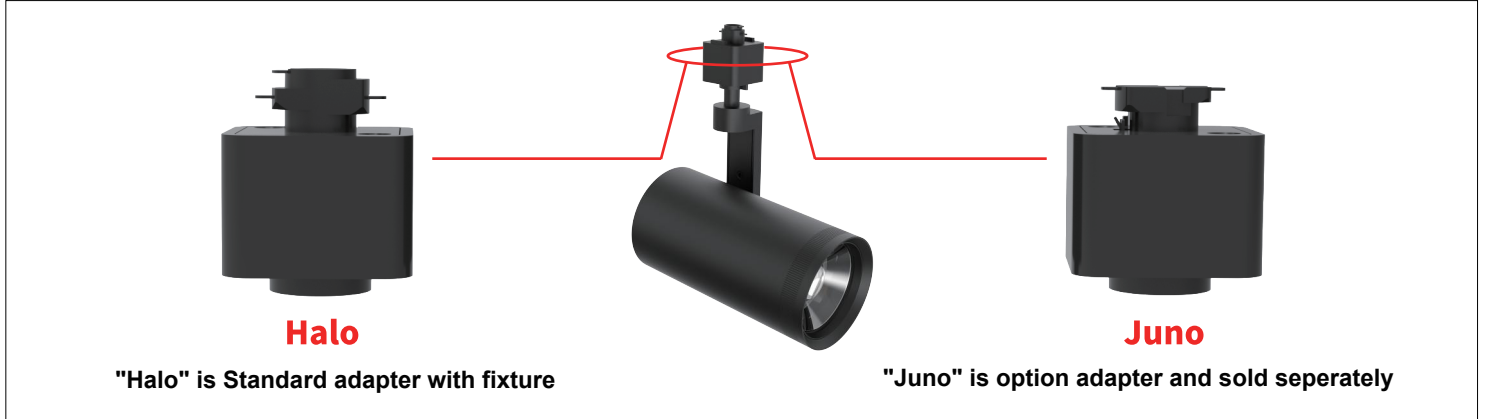

LED TRACK LIGHT(TL04)

Wattages: 10W, 15W, 20W, 25W, 30W

Adapter:

- Compatible with H-type track adapter, J-type track adapter, suitable for all your projects requirements.
- H type and J-type track adapter are interchangeable