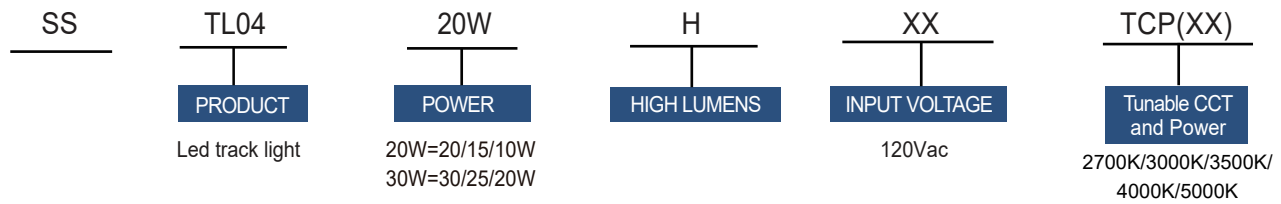

LED TRACK LIGHT(TL04)

Wattages: 10W, 15W, 20W, 25W, 30W

PRODUCT DIMENSION:

10W

20W | 20/15/10W

30W | 30/25/20W

Power(Size)	Inner packing size (1 pcs/ctn)	Outer packing size (20pcs/ctn)	N.W. (1pcs/ctn)	G.W. (1pcs/ctn)	N.W. (20pcs/ctn)	G.W. (20pcs/ctn)
SS-TL04-10W -XXK-YY-X-Z	L4.17 * W3.5 * H10.2inch L106 * W89 * H259mm	L18.5 * W17.68 * H10.98inch L470 * W449 * H279mm	1.59Lbs(0.72KG)	2.09Lbs(0.95KG)	31.75Lbs(14.4KG)	43.65Lbs(19.8KG)
SS-TL04-20W -XXK-YY-X-Z	L4.17 * W3.5 * H10.2inch L106 * W89 * H259mm	L18.5 * W17.68 * H10.98inch L470 * W449 * H279mm	1.59Lbs(0.72KG)	2.09Lbs(0.95KG)	31.75Lbs(14.4KG)	43.65Lbs(19.8KG)
SS-TL04-30W -XXK-YY-X-Z	L5 * W4.29 * H11.14inch L127 * 109 * 283mm	L22.17 * W20.91 * H11.93inch L563 * 531 * 303mm	2.60Lbs(1.18KG)	3.11Lbs(1.41KG)	52.03Lbs(23.6KG)	64.82Lbs(29.4KG)
SS-TL04-20/15/10W -TCP-YY-X-Z	L4.17 * W3.5 * H10.2inch L106 * W89 * H259mm	L18.5 * W17.68 * H10.98inch L470 * W449 * H279mm	1.59Lbs(0.72KG)	2.09Lbs(0.95KG)	31.75Lbs(14.4KG)	43.65Lbs(19.8KG)
SS-TL04-30/25/20W -TCP-YY-X-Z	L5 * W4.29 * H11.14inch L127 * 109 * 283mm	L22.17 * W20.91 * H11.93inch L563 * 531 * 303mm	2.60Lbs(1.18KG)	3.11Lbs(1.41KG)	52.03Lbs(23.6KG)	64.82Lbs(29.4KG)

Other installation methods

LED TRACK LIGHT(TL04)

Wattages: 10W, 15W, 20W, 25W, 30W

Optional accessories

ORDERING GUIDE:

EXAMPLE:

SS-TL04-20W-H-XX-TCP(XX)

/// Rail system connection diagram: