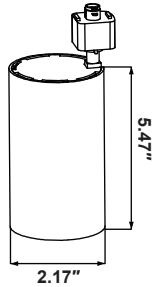

Luminaire Arm:

- 180° tilt and 350° rotation adjustable

Beam angle:

- Zoomable track light heads 20° - 50° adjustable to meet different application requirements

Application:

- Recommended Use for Retailers, Supermarkets, Restaurants, Shopping Mall, Grocery, Hospitality, Commercial, Residential, Exhibit etc.

LED TRACK LIGHT(TL04)

Wattages: 10W, 15W, 20W, 25W, 30W

PRODUCT DIMENSION:

10W

20W | 20/15/10W

30W | 30/25/20W

Power(Size)	Inner packing size (1 pcs/ctn)	Outer packing size (20pcs/ctn)	N.W. (1pcs/ctn)	G.W. (1pcs/ctn)	N.W. (20pcs/ctn)	G.W. (20pcs/ctn)
SS-TL04-10W -XXK-YY-X-Z	L4.17 * W3.5 * H10.2inch L106 * W89 * H259mm	L18.5 * W17.68 * H10.98inch L470 * W449 * H279mm	1.59Lbs(0.72KG)	2.09Lbs(0.95KG)	31.75Lbs(14.4KG)	43.65Lbs(19.8KG)
SS-TL04-20W -XXK-YY-X-Z	L4.17 * W3.5 * H10.2inch L106 * W89 * H259mm	L18.5 * W17.68 * H10.98inch L470 * W449 * H279mm	1.59Lbs(0.72KG)	2.09Lbs(0.95KG)	31.75Lbs(14.4KG)	43.65Lbs(19.8KG)
SS-TL04-30W -XXK-YY-X-Z	L5 * W4.29 * H11.14inch L127 * 109 * 283mm	L22.17 * W20.91 * H11.93inch L563 * 531 * 303mm	2.60Lbs(1.18KG)	3.11Lbs(1.41KG)	52.03Lbs(23.6KG)	64.82Lbs(29.4KG)
SS-TL04-20/15/10W -TCP-YY-X-Z	L4.17 * W3.5 * H10.2inch L106 * W89 * H259mm	L18.5 * W17.68 * H10.98inch L470 * W449 * H279mm	1.59Lbs(0.72KG)	2.09Lbs(0.95KG)	31.75Lbs(14.4KG)	43.65Lbs(19.8KG)
SS-TL04-30/25/20W -TCP-YY-X-Z	L5 * W4.29 * H11.14inch L127 * 109 * 283mm	L22.17 * W20.91 * H11.93inch L563 * 531 * 303mm	2.60Lbs(1.18KG)	3.11Lbs(1.41KG)	52.03Lbs(23.6KG)	64.82Lbs(29.4KG)