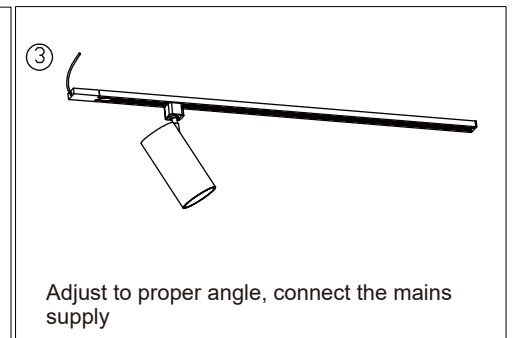

Luminaire Arm:

- 180° tilt and 350° rotation adjustable

Beam angle:

- Zoomable track light heads 20° - 50° adjustable to meet different application requirements

Application:

- Recommended Use for Retailers, Supermarkets, Restaurants, Shopping Mall, Grocery, Hospitality, Commercial, Residential, Exhibit etc.

LED TRACK LIGHT(TL04)

Wattages: 10W, 15W, 20W, 25W, 30W

PRODUCT DIMENSION:

10W

20W | 20/15/10W

30W | 30/25/20W

Power(Size)	Inner packing size (1 pcs/ctn)	Outer packing size (20pcs/ctn)	N.W. (1pcs/ctn)	G.W. (1pcs/ctn)	N.W. (20pcs/ctn)	G.W. (20pcs/ctn)
SS-TL04-10W -XXK-YY-X-Z	L4.17 * W3.5 * H10.2inch L106 * W89 * H259mm	L18.5 * W17.68 * H10.98inch L470 * W449 * H279mm	1.59Lbs(0.72KG)	2.09Lbs(0.95KG)	31.75Lbs(14.4KG)	43.65Lbs(19.8KG)
SS-TL04-20W -XXK-YY-X-Z	L4.17 * W3.5 * H10.2inch L106 * W89 * H259mm	L18.5 * W17.68 * H10.98inch L470 * W449 * H279mm	1.59Lbs(0.72KG)	2.09Lbs(0.95KG)	31.75Lbs(14.4KG)	43.65Lbs(19.8KG)
SS-TL04-30W -XXK-YY-X-Z	L5 * W4.29 * H11.14inch L127 * 109 * 283mm	L22.17 * W20.91 * H11.93inch L563 * 531 * 303mm	2.60Lbs(1.18KG)	3.11Lbs(1.41KG)	52.03Lbs(23.6KG)	64.82Lbs(29.4KG)
SS-TL04-20/15/10W -TCP-YY-X-Z	L4.17 * W3.5 * H10.2inch L106 * W89 * H259mm	L18.5 * W17.68 * H10.98inch L470 * W449 * H279mm	1.59Lbs(0.72KG)	2.09Lbs(0.95KG)	31.75Lbs(14.4KG)	43.65Lbs(19.8KG)
SS-TL04-30/25/20W -TCP-YY-X-Z	L5 * W4.29 * H11.14inch L127 * 109 * 283mm	L22.17 * W20.91 * H11.93inch L563 * 531 * 303mm	2.60Lbs(1.18KG)	3.11Lbs(1.41KG)	52.03Lbs(23.6KG)	64.82Lbs(29.4KG)