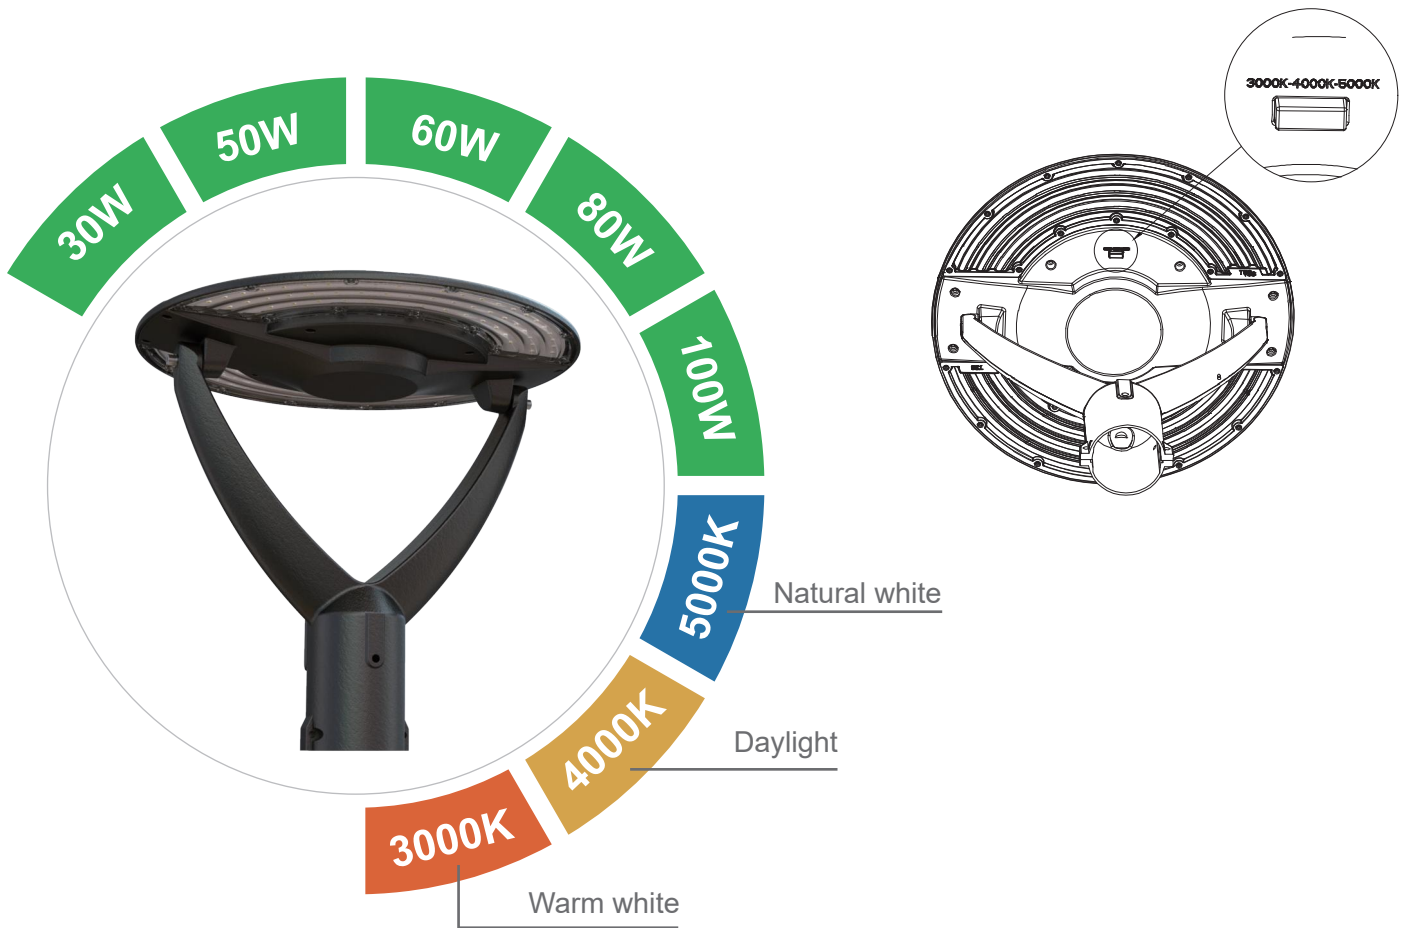

TP421

UFO POST TOP LIGHT

30W / 50W / 60W / 80W / 100W / 150W

Specifications

Wattage	30W / 50W / 60W / 80W / 100W / 150W
LED Chips	SMD 2835, Samsung or Other LED Chips
Driver Brand	Meanwell / SOSEN/ ZHIHE or Other Brand
Material	Aluminum alloy+PC lens
Color Temp	3000K(Warm white) / 4000K (Natural white) / 5000K(Daylight)/ 3CCT Switch
Lumen	130-140LM/W (Higher LM/W can be provided)
AC Input Voltage	AC120-277V/AC120-347V/AC180-480V Available
Mounting Methods	3" Round Pole (Normal)
Exclusive Feature (1)	Motion Sensor/ Photocell Sensor/WIFI Camera Optional
Exclusive Feature (2)	3CCT/Power Switch Available
Exclusive Feature (3)	Bracket turnable to save package volume
Ambient Temperature	-40°C to +45°C(-40°F to +113°F)
Total Harmonic Distortion (THD)	< 15%
Housing	Bronze/Black or other customs color
Lifetime	50,000H
Warranty	5 years

ADC12 Die casting

Bracket turnable to save size/package volume

Extra Functions Available

CCT & Power Select

Light Distribution

Applications

Parking Area

Walkway

Installation

3" Round Pole Installation

Dimension

Packaging information

Square Carton

Wattage	Product Size(mm/in)	Package Size(mm/in)	N.W (Kg/lb)	G.W (Kg/lb)	QTY
30W	457 x 457 x 444 mm 17.99 x 17.99 x 17.48 in	485 x 485 x 585 mm 19.09 x 19.09 x 23.03 in	7Kg(15.43lb)	8.5 Kg(18.74lb)	1 PCS
50W	457 x 457 x 444 mm 17.99 x 17.99 x 17.48 in	485 x 485 x 585 mm 19.09 x 19.09 x 23.03 in	7Kg(15.43lb)	8.5 Kg(18.74lb)	1 PCS
60W	457 x 457 x 444 mm 17.99 x 17.99 x 17.48 in	485 x 485 x 585 mm 19.09 x 19.09 x 23.03 in	7Kg(15.43lb)	8.5 Kg(18.74lb)	1 PCS
80W	457 x 457 x 444 mm 17.99 x 17.99 x 17.48 in	485 x 485 x 585 mm 19.09 x 19.09 x 23.03 in	7Kg(15.43lb)	8.5 Kg(18.74lb)	1 PCS
100W	457 x 457 x 444 mm 17.99 x 17.99 x 17.48 in	485 x 485 x 585 mm 19.09 x 19.09 x 23.03 in	7Kg(15.43lb)	8.5 Kg(18.74lb)	1 PCS
150W	457 x 457 x 444 mm 17.99 x 17.99 x 17.48 in	485 x 485 x 585 mm 19.09 x 19.09 x 23.03 in	7Kg(15.43lb)	8.5 Kg(18.74lb)	1 PCS