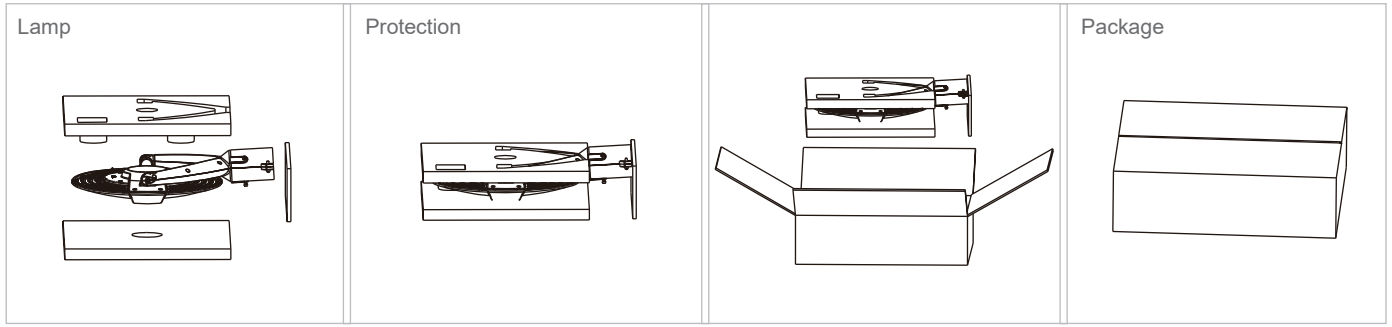

Flat Carton

Wattage	Product Size(mm/in)	Package Size(mm/in)	N.W (Kg/lb)	G.W (Kg/lb)	QTY
30W	421 x 421 x 433mm 16.58 x 16.58 x 17.05 in	615 x 475 x 160mm 24.21 x 18.70 x 6.30 in	6.30Kg(13.89lb)	7.30kg(16.10lb)	1 PCS
50W	421 x 421 x 433mm 16.58 x 16.58 x 17.05 in	615 x 475 x 160mm 24.21 x 18.70 x 6.30 in	6.30Kg(13.89lb)	7.30kg(16.10lb)	1 PCS
60W	421 x 421 x 433mm 16.58 x 16.58 x 17.05 in	615 x 475 x 160mm 24.21 x 18.70 x 6.30 in	6.30Kg(13.89lb)	7.30kg(16.10lb)	1 PCS
80W	421 x 421 x 433mm 16.58 x 16.58 x 17.05 in	615 x 475 x 160mm 24.21 x 18.70 x 6.30 in	6.70Kg(14.77lb)	7.70kg(17.00lb)	1 PCS
100W	421 x 421 x 433mm 16.58 x 16.58 x 17.05 in	615 x 475 x 160mm 24.21 x 18.70 x 6.30 in	6.70Kg(14.77lb)	7.70kg(17.00lb)	1 PCS
150W	421 x 421 x 433mm 16.58 x 16.58 x 17.05 in	615 x 475 x 160mm 24.21 x 18.70 x 6.30 in	6.70Kg(14.77lb)	7.70kg(17.00lb)	1 PCS