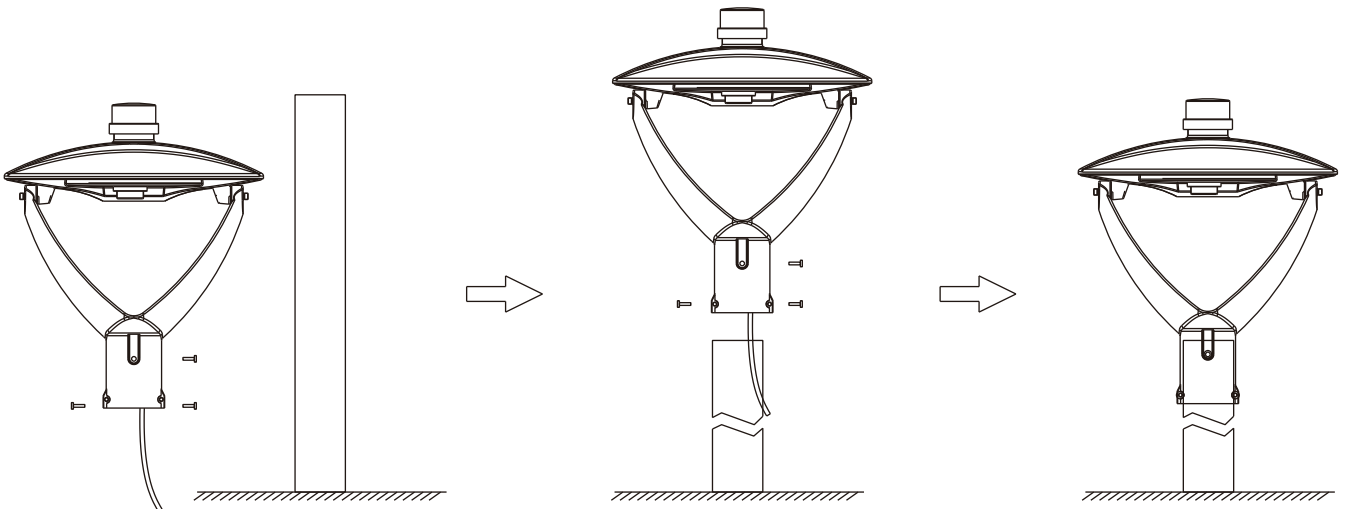

TP421

UFO POST TOP LIGHT

30W / 50W / 60W / 80W / 100W / 150W

Specifications

Wattage	30W / 50W / 60W / 80W / 100W / 150W
LED Chips	SMD 2835, Samsung or Other LED Chips
Driver Brand	Meanwell / SOSEN/ ZHIHE or Other Brand
Material	Aluminum alloy+PC lens
Color Temp	3000K(Warm white) / 4000K (Natural white) / 5000K(Daylight)/ 3CCT Switch
Lumen	130-140LM/W (Higher LM/W can be provided)
AC Input Voltage	AC120-277V/AC120-347V/AC180-480V Available
Mounting Methods	3" Round Pole (Normal)
Exclusive Feature (1)	Motion Sensor/ Photocell Sensor/WIFI Camera Optional
Exclusive Feature (2)	3CCT/Power Switch Available
Exclusive Feature (3)	Bracket turnable to save package volume
Ambient Temperature	-40°C to +45°C(-40°F to +113°F)
Total Harmonic Distortion (THD)	< 15%
Housing	Bronze/Black or other customs color
Lifetime	50,000H
Warranty	5 years

ADC12 Die casting

Bracket turnable to save size/package volume

Extra Functions Available

CCT & Power Select

Light Distribution

Applications

Parking Area

Walkway

Installation

3" Round Pole Installation

Dimension

Packaging information

Square Carton

Wattage	Product Size(mm/in)	Package Size(mm/in)	N.W (Kg/lb)	G.W (Kg/lb)	QTY
30W	457 x 457 x 444 mm 17.99 x 17.99 x 17.48 in	485 x 485 x 585 mm 19.09 x 19.09 x 23.03 in	7Kg(15.43lb)	8.5 Kg(18.74lb)	1 PCS
50W	457 x 457 x 444 mm 17.99 x 17.99 x 17.48 in	485 x 485 x 585 mm 19.09 x 19.09 x 23.03 in	7Kg(15.43lb)	8.5 Kg(18.74lb)	1 PCS
60W	457 x 457 x 444 mm 17.99 x 17.99 x 17.48 in	485 x 485 x 585 mm 19.09 x 19.09 x 23.03 in	7Kg(15.43lb)	8.5 Kg(18.74lb)	1 PCS
80W	457 x 457 x 444 mm 17.99 x 17.99 x 17.48 in	485 x 485 x 585 mm 19.09 x 19.09 x 23.03 in	7Kg(15.43lb)	8.5 Kg(18.74lb)	1 PCS
100W	457 x 457 x 444 mm 17.99 x 17.99 x 17.48 in	485 x 485 x 585 mm 19.09 x 19.09 x 23.03 in	7Kg(15.43lb)	8.5 Kg(18.74lb)	1 PCS
150W	457 x 457 x 444 mm 17.99 x 17.99 x 17.48 in	485 x 485 x 585 mm 19.09 x 19.09 x 23.03 in	7Kg(15.43lb)	8.5 Kg(18.74lb)	1 PCS