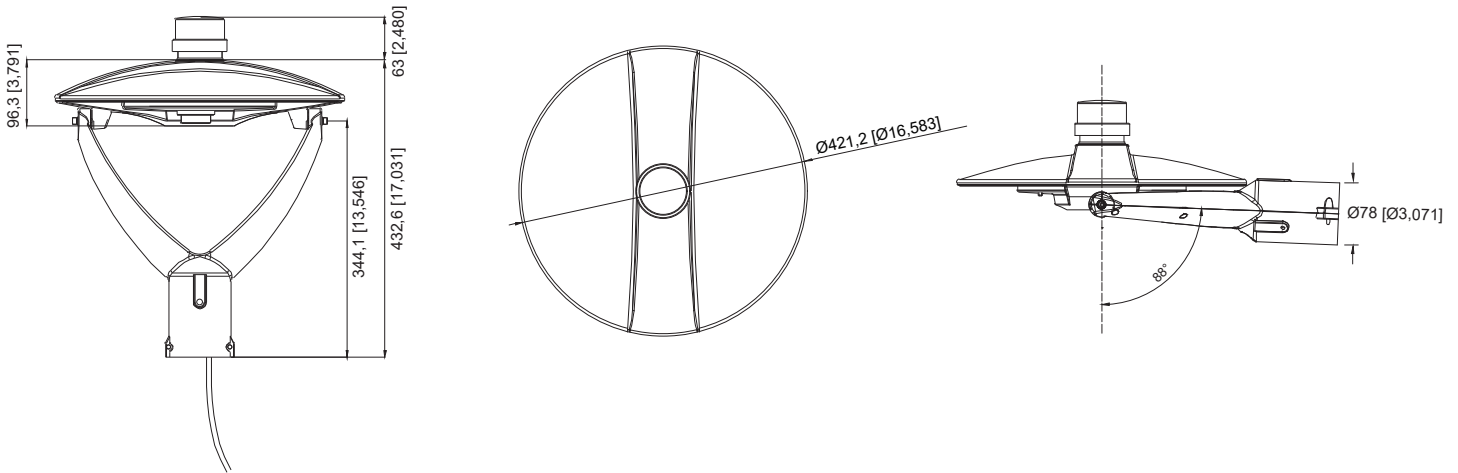

ADC12 Die casting

Bracket turnable to save size/package volume

Extra Functions Available

CCT & Power Select

Light Distribution

Applications

Parking Area

Walkway

Installation

3" Round Pole Installation

Dimension

Packaging information

Square Carton

Wattage	Product Size(mm/in)	Package Size(mm/in)	N.W (Kg/lb)	G.W (Kg/lb)	QTY
30W	457 x 457 x 444 mm 17.99 x 17.99 x 17.48 in	485 x 485 x 585 mm 19.09 x 19.09 x 23.03 in	7Kg(15.43lb)	8.5 Kg(18.74lb)	1 PCS
50W	457 x 457 x 444 mm 17.99 x 17.99 x 17.48 in	485 x 485 x 585 mm 19.09 x 19.09 x 23.03 in	7Kg(15.43lb)	8.5 Kg(18.74lb)	1 PCS
60W	457 x 457 x 444 mm 17.99 x 17.99 x 17.48 in	485 x 485 x 585 mm 19.09 x 19.09 x 23.03 in	7Kg(15.43lb)	8.5 Kg(18.74lb)	1 PCS
80W	457 x 457 x 444 mm 17.99 x 17.99 x 17.48 in	485 x 485 x 585 mm 19.09 x 19.09 x 23.03 in	7Kg(15.43lb)	8.5 Kg(18.74lb)	1 PCS
100W	457 x 457 x 444 mm 17.99 x 17.99 x 17.48 in	485 x 485 x 585 mm 19.09 x 19.09 x 23.03 in	7Kg(15.43lb)	8.5 Kg(18.74lb)	1 PCS
150W	457 x 457 x 444 mm 17.99 x 17.99 x 17.48 in	485 x 485 x 585 mm 19.09 x 19.09 x 23.03 in	7Kg(15.43lb)	8.5 Kg(18.74lb)	1 PCS

Flat Carton

Wattage	Product Size(mm/in)	Package Size(mm/in)	N.W (Kg/lb)	G.W (Kg/lb)	QTY
30W	421 x 421 x 433mm 16.58 x 16.58 x 17.05 in	615 x 475 x 160mm 24.21 x 18.70 x 6.30 in	6.30Kg(13.89lb)	7.30kg(16.10lb)	1 PCS
50W	421 x 421 x 433mm 16.58 x 16.58 x 17.05 in	615 x 475 x 160mm 24.21 x 18.70 x 6.30 in	6.30Kg(13.89lb)	7.30kg(16.10lb)	1 PCS
60W	421 x 421 x 433mm 16.58 x 16.58 x 17.05 in	615 x 475 x 160mm 24.21 x 18.70 x 6.30 in	6.30Kg(13.89lb)	7.30kg(16.10lb)	1 PCS
80W	421 x 421 x 433mm 16.58 x 16.58 x 17.05 in	615 x 475 x 160mm 24.21 x 18.70 x 6.30 in	6.70Kg(14.77lb)	7.70kg(17.00lb)	1 PCS
100W	421 x 421 x 433mm 16.58 x 16.58 x 17.05 in	615 x 475 x 160mm 24.21 x 18.70 x 6.30 in	6.70Kg(14.77lb)	7.70kg(17.00lb)	1 PCS
150W	421 x 421 x 433mm 16.58 x 16.58 x 17.05 in	615 x 475 x 160mm 24.21 x 18.70 x 6.30 in	6.70Kg(14.77lb)	7.70kg(17.00lb)	1 PCS