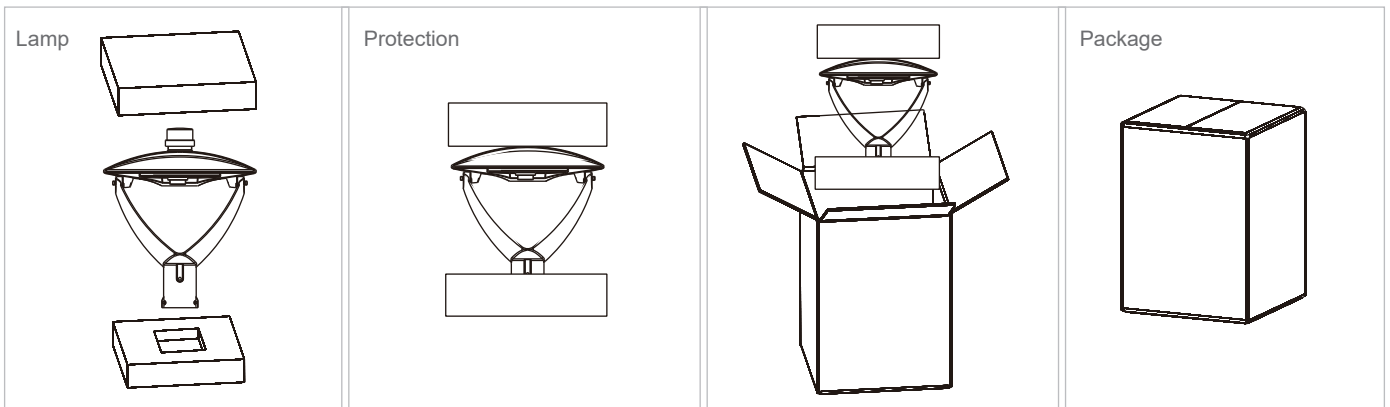

ADC12 Die casting

Bracket turnable to save size/package volume

Extra Functions Available

CCT & Power Select

Light Distribution

Applications

Parking Area

Walkway

Installation

3" Round Pole Installation

Dimension

Packaging information

Square Carton

Wattage	Product Size(mm/in)	Package Size(mm/in)	N.W (Kg/lb)	G.W (Kg/lb)	QTY
30W	457 x 457 x 444 mm 17.99 x 17.99 x 17.48 in	485 x 485 x 585 mm 19.09 x 19.09 x 23.03 in	7Kg(15.43lb)	8.5 Kg(18.74lb)	1 PCS
50W	457 x 457 x 444 mm 17.99 x 17.99 x 17.48 in	485 x 485 x 585 mm 19.09 x 19.09 x 23.03 in	7Kg(15.43lb)	8.5 Kg(18.74lb)	1 PCS
60W	457 x 457 x 444 mm 17.99 x 17.99 x 17.48 in	485 x 485 x 585 mm 19.09 x 19.09 x 23.03 in	7Kg(15.43lb)	8.5 Kg(18.74lb)	1 PCS
80W	457 x 457 x 444 mm 17.99 x 17.99 x 17.48 in	485 x 485 x 585 mm 19.09 x 19.09 x 23.03 in	7Kg(15.43lb)	8.5 Kg(18.74lb)	1 PCS
100W	457 x 457 x 444 mm 17.99 x 17.99 x 17.48 in	485 x 485 x 585 mm 19.09 x 19.09 x 23.03 in	7Kg(15.43lb)	8.5 Kg(18.74lb)	1 PCS
150W	457 x 457 x 444 mm 17.99 x 17.99 x 17.48 in	485 x 485 x 585 mm 19.09 x 19.09 x 23.03 in	7Kg(15.43lb)	8.5 Kg(18.74lb)	1 PCS