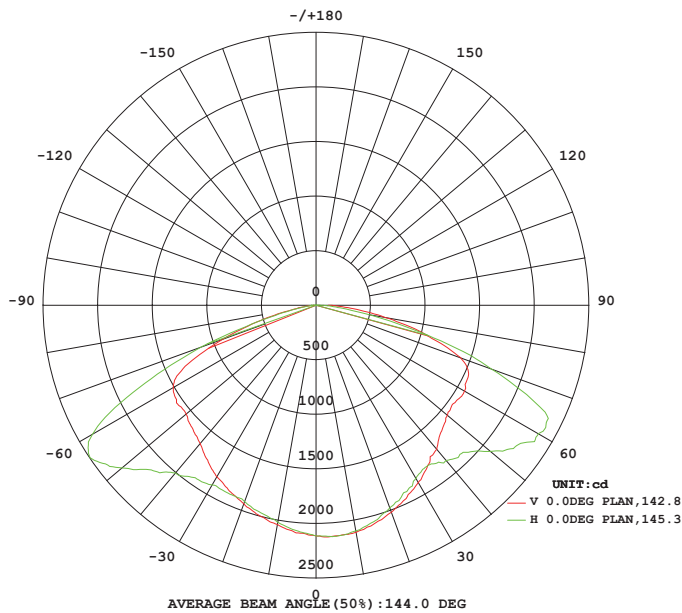

Light Distribution