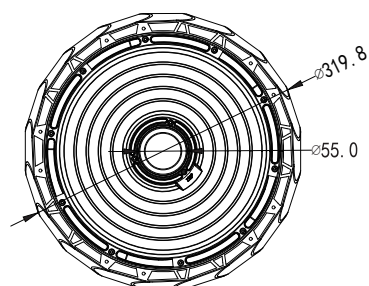

SENSOR COVERAGE

3 kind reflectors for option

Notes: All covers have 60°/90°/120° degree for options

60° PC/AL Reflector Size

90° PC/AL Reflector Size

120° PC/AL Reflector Size

Dimensions

100W & 150W

200W & 240W

Applications

Warehouses

Supermarket

Factory

Light Distribution

60 degree

AVERAGE BEAM ANGLE(50%):55.1 DEG