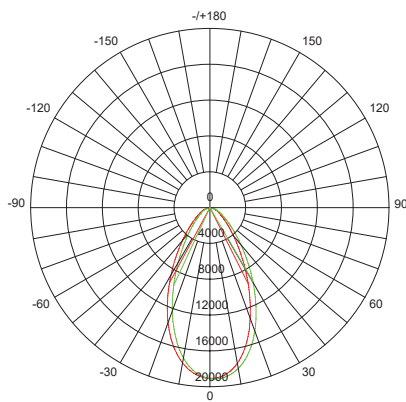

SENSOR COVERAGE

3 kind reflectors for option

Notes: All covers have 60°/90°/120° degree for options

60° PC/AL Reflector Size

90° PC/AL Reflector Size

120° PC/AL Reflector Size

Dimensions

100W & 150W

200W & 240W

Applications

Warehouses

Supermarket

Factory

Light Distribution

60 degree

AVERAGE BEAM ANGLE(50%):55.1 DEG

120 degree

AVERAGE BEAM ANGLE(50%):113.5 DEG

Installation

Installation 1

Installation 2

Installation 3

Reflector Installation

Packaging information