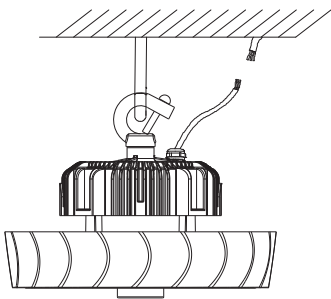

Features

Motion sensor

0-10V Dimming

ADC12 Die casting

Three different installation ways: Hook mount, pendant mount and U-bracket available

Motion sensor :Saving energy cost and labor cost

ANT-5-4T

RC-100

SENSOR COVERAGE

3 kind reflectors for option

Notes: All covers have 60°/90°/120° degree for options

60° PC/AL Reflector Size

90° PC/AL Reflector Size

120° PC/AL Reflector Size

Dimensions

100W & 150W