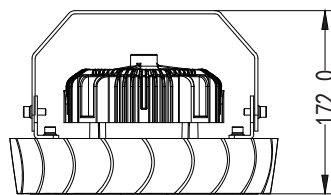

SENSOR COVERAGE

3 kind reflectors for option

Notes: All covers have 60°/90°/120° degree for options

60° PC/AL Reflector Size

90° PC/AL Reflector Size

120° PC/AL Reflector Size

Dimensions

100W & 150W