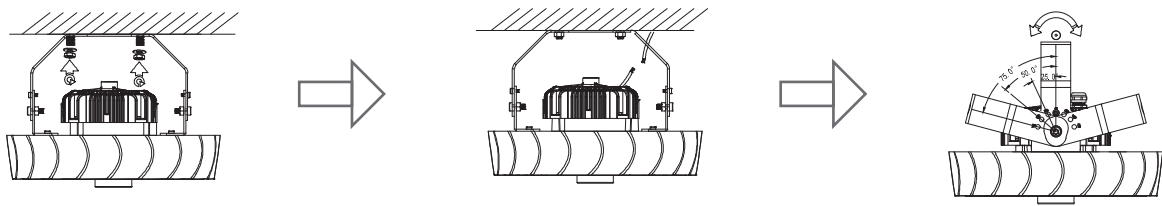

200W & 240W

Applications

Warehouses

Supermarket

Factory

Light Distribution

60 degree

AVERAGE BEAM ANGLE(50%):55.1 DEG

120 degree

AVERAGE BEAM ANGLE(50%):113.5 DEG

Installation

Installation 1

Installation 2

Installation 3

Reflector Installation

Packaging information