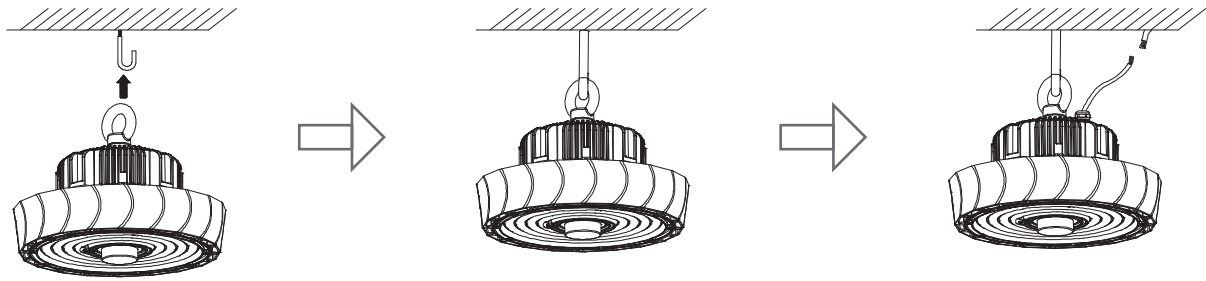

200W & 240W

Applications

Warehouses

Supermarket

Factory

Light Distribution

60 degree

AVERAGE BEAM ANGLE(50%):55.1 DEG

120 degree

AVERAGE BEAM ANGLE(50%):113.5 DEG

Installation

Installation 1

Installation 2

Installation 3

Reflector Installation

Packaging information