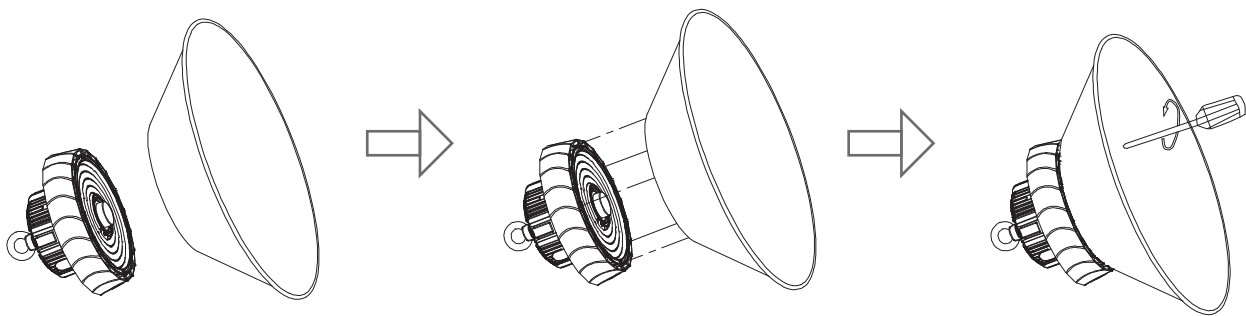

200W & 240W

Applications

Warehouses

Supermarket

Factory

Light Distribution

60 degree

AVERAGE BEAM ANGLE(50%):55.1 DEG

120 degree

AVERAGE BEAM ANGLE(50%):113.5 DEG

Installation

Installation 1

Installation 2

Installation 3

Reflector Installation

Packaging information