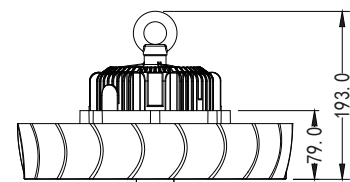

SENSOR COVERAGE

3 kind reflectors for option

Notes: All covers have 60°/90°/120° degree for options

60° PC/AL Reflector Size

90° PC/AL Reflector Size

120° PC/AL Reflector Size

Dimensions

100W & 150W

200W & 240W

Applications

Warehouses

Supermarket

Factory

Light Distribution

60 degree

AVERAGE BEAM ANGLE(50%):55.1 DEG