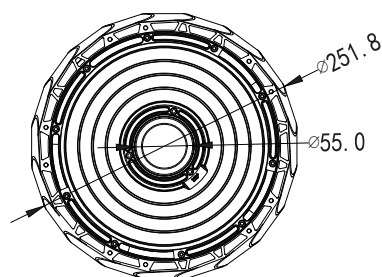

SENSOR COVERAGE

3 kind reflectors for option

Notes: All covers have 60°/90°/120° degree for options

60° PC/AL Reflector Size

90° PC/AL Reflector Size

120° PC/AL Reflector Size

Dimensions

100W & 150W

200W & 240W

Applications

Warehouses

Supermarket

Factory

Light Distribution

60 degree

AVERAGE BEAM ANGLE(50%):55.1 DEG