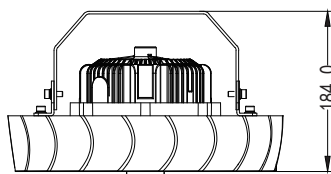

SENSOR COVERAGE

3 kind reflectors for option

Notes: All covers have 60°/90°/120° degree for options

60° PC/AL Reflector Size

90° PC/AL Reflector Size

120° PC/AL Reflector Size

Dimensions

100W & 150W

200W & 240W

Applications

Warehouses

Supermarket

Factory

Light Distribution

60 degree

AVERAGE BEAM ANGLE(50%):55.1 DEG