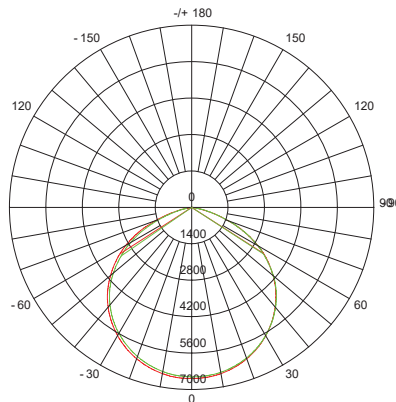

120 degree

AVERAGE BEAM ANGLE(50%):113.5 DEG