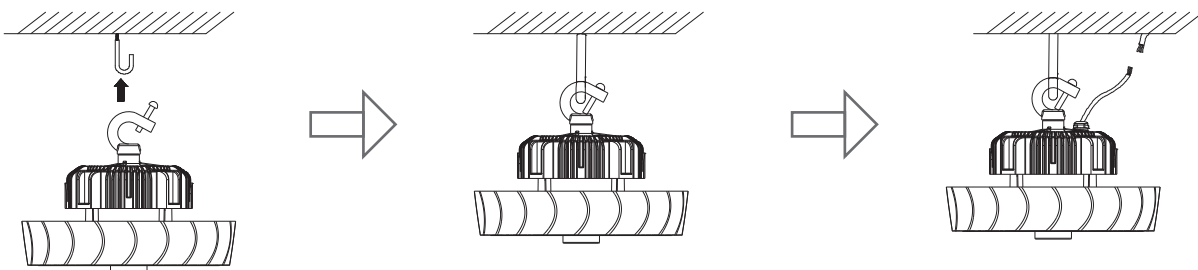

200W & 240W

Applications

Warehouses

Supermarket

Factory

Light Distribution

60 degree

AVERAGE BEAM ANGLE(50%):55.1 DEG

120 degree

AVERAGE BEAM ANGLE(50%):113.5 DEG

Installation

Installation 1

Installation 2

Installation 3

Reflector Installation

Packaging information