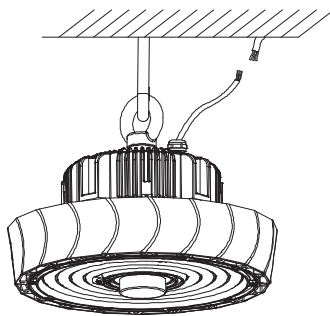

HB252 | HB LED High Bay Light Gen 2

60W / 100W / 150W / 200W / 240W

Specifications

Wattage	60W / 100W / 150W / 200W / 240W
LED Chip	SMD 2835
Driver Brand	Meanwell / SOSEN
Light Output	15,100 LM / 22,800 LM / 30,300 LM / 36,400 LM
Efficacy	150 LM/W (Can customize higher LM/W if needed)
AC Input Voltage	Standard 120~347V
Light Distribution	60°, 90°, 120°(With PC lens)
Mounting Type	Hook Mount , Pendent Mount, U-Bracket
Accessories	Emergency Battery Kit , Motion Sensor , Dali Dimming
Housing Color	Black , White , Bronze
Dimming	0~10V
Ambient Temperature	-40°C to +45°C(-40°F to +113°F)
Lifetime	50,000H
IP Rating	IP65
Warranty	5 years

Features

Motion sensor

0-10V Dimming

ADC12 Die casting

Three different installation ways: Hook mount, pendant mount and U-bracket available

Motion sensor :Saving energy cost and labor cost

ANT-5-4T

RC-100

SENSOR COVERAGE

3 kind reflectors for option

Notes: All covers have 60°/90°/120° degree for options

60° PC/AL Reflector Size

90° PC/AL Reflector Size

120° PC/AL Reflector Size

Dimensions

100W & 150W

200W & 240W

Applications

Warehouses

Supermarket

Factory

Light Distribution

60 degree

AVERAGE BEAM ANGLE(50%):55.1 DEG