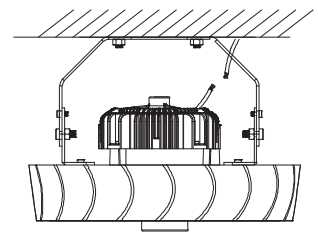

Features

Motion sensor

0-10V Dimming

ADC12 Die casting

Three different installation ways: Hook mount, pendant mount and U-bracket available

Motion sensor :Saving energy cost and labor cost

ANT-5-4T

RC-100

SENSOR COVERAGE

3 kind reflectors for option

Notes: All covers have 60°/90°/120° degree for options

60° PC/AL Reflector Size

90° PC/AL Reflector Size

120° PC/AL Reflector Size

Dimensions

100W & 150W