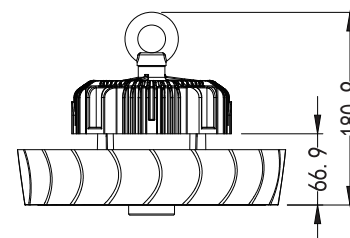

SENSOR COVERAGE

3 kind reflectors for option

Notes: All covers have 60°/90°/120° degree for options

60° PC/AL Reflector Size

90° PC/AL Reflector Size

120° PC/AL Reflector Size

Dimensions

100W & 150W

200W & 240W

Applications

Warehouses

Supermarket

Factory

Light Distribution

60 degree

AVERAGE BEAM ANGLE(50%):55.1 DEG