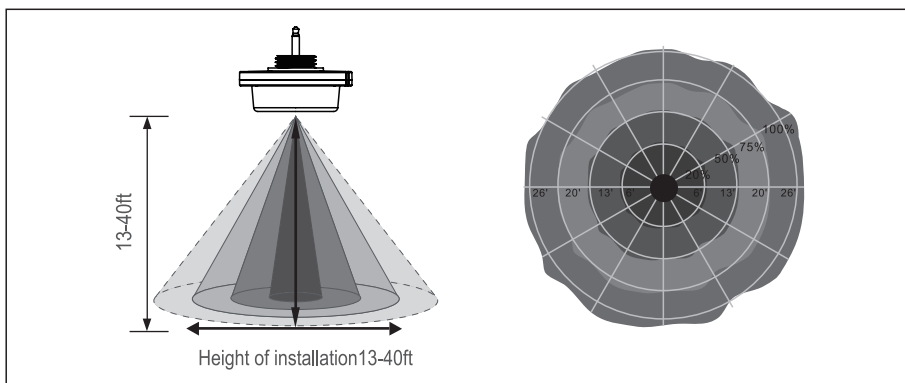

SENSOR COVERAGE

3 kind reflectors for option

Notes: All covers have 60°/90°/120° degree for options

60° PC/AL Reflector Size

90° PC/AL Reflector Size

120° PC/AL Reflector Size

Dimensions

100W & 150W

200W & 240W

Applications

Warehouses

Supermarket

Factory

Light Distribution

60 degree

AVERAGE BEAM ANGLE(50%):55.1 DEG