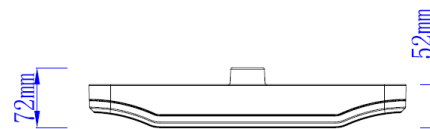

100W/120W/150W