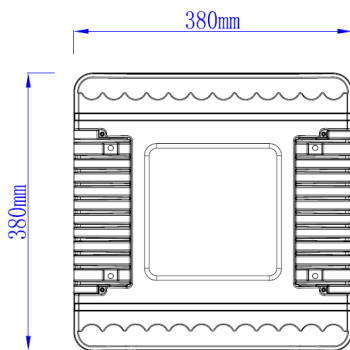

Led Canopy Light

Common Technical Data

Model	CP-100W AN50D120	CP-120W AN50D120	CP-150W AN50D120
Power	100W	120W	150W
Lumens	13000	15600	19500
Size(inch)(LxWxH)	14.9'x14.9'x2.9'	14.9'x14.9'x2.9'	14.9'x14.9'x2.9'
Color Temp	4000K,4500K, 5000K, 5700K		
Housing	AL and PC		
Operation Temp	-20°C to 45°C		
Life Span	50, 000 hours		
Driver	High efficiency Meanwell drive		
Voltage range	AC100-277V		
Frequency	50/60Hz		
Beam Angle	120		
CRI	>80		
PF	≥0.95		
Power Efficiency	≥90%		

Dimension

100W/1200W/150w