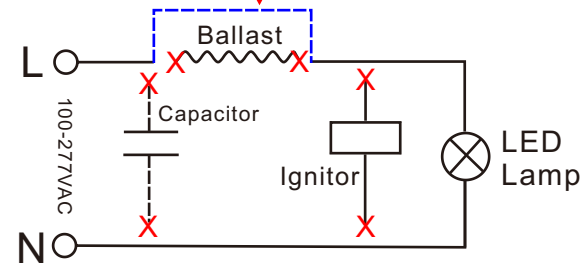

Replace HPS/HID/MH

LED Corn lamp

HPS/HID/MH

30W	=	100W
40W		135W
50W		175W
60W		200W