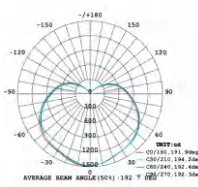

LED Garden Light

30W/40W/50W/60W

D style

U style

Applicable cover

(Lamp holder: E26/E27/E39/E40)

General illumination

Reduces lumen maintain flux and working life if used in sealed lamp fixtures. ①

Beam angle (50%)

Light down

Parameter

Base	E26/E27	E39/E40
Overall length	166mm	178mm
Diameter	141mm	
N. W	780g	800g

Model	Power	Lumens (LM)	Voltage	Luminous Eff.	CCT(K)	Dim. (E39)	CRI	SMD	Weight	IP Rate
NS-GLA30W-01C-D NS-GLA30W-01C-U	30W	4200LM ±300LM	AC100-277V	140lm/W	2500-7000K	Ø141x178mm Ø5.55x7in	>80	2835	0.8Kg	IP64
NS-GLA40W-01C-D NS-GLA40W-01C-U	40W	5600LM ±300LM	AC100-277V	140lm/W	2500-7000K	Ø141x178mm Ø5.55x7in	>80	2835	0.8Kg	IP64
NS-GLA50W-01C-D NS-GLA50W-01C-U	50W	7000LM ±500LM	AC100-277V	140lm/W	2500-7000K	Ø141x178mm Ø5.55x7in	>80	2835	0.8Kg	IP64
NS-GLA60W-01C-D NS-GLA60W-01C-U	60W	8400LM ±500LM	AC100-277V	140lm/W	2500-7000K	Ø141x178mm Ø5.55x7in	>80	2835	0.8Kg	IP64