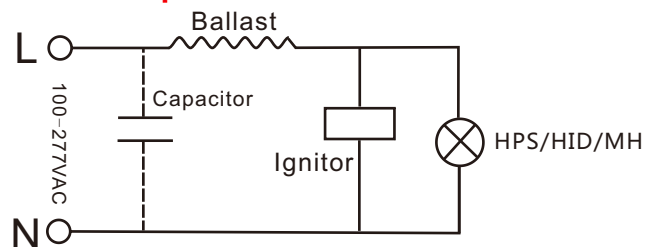

Replace HPS/HID/MH

LED Corn lamp

HPS/HID/MH

30W	=	100W
40W		135W
50W		175W
60W		200W