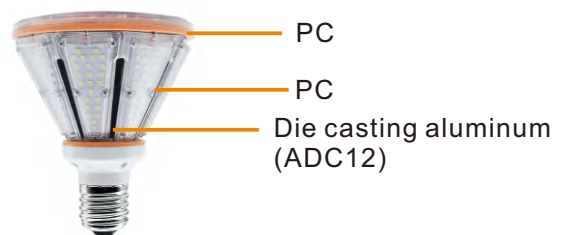

LED Garden Light

30W/40W/50W/60W

D style

U style

Applicable cover

(Lamp holder: E26/E27/E39/E40)

General illumination

Reduces lumen maintain flux and working life if used in sealed lamp fixtures. ①

Applications

Features

- Specially designed for indoor and outdoor lighting. This lamp could replace the traditional lamp directly. suitable for different traditional light fixture with easy installation.
- Die-cast aluminum for heat dissipation, no fan design, Natural ventilation cooling system to accelerate heat dissipation
- High-luming LED 2835SMD, lamp light efficiency up to 140-150lm /W, Long life.
- Electric energy into light energy utilization rate of more than 80%, than traditional tube light save electricity above 70%;
- Wide voltage input design, No RF interference, No IR/UV radiation, No mercury pollution.
- Widely replace the CFL/MH/HID/HPS. Applied to the Canopy Lighting, Garden Lighting, Road Lighting etc.

Installation

Replace CFL

Replace HPS/HID/MH

LED Corn lamp

HPS/HID/MH

30W	=	100W
40W		135W
50W		175W
60W		200W

Material